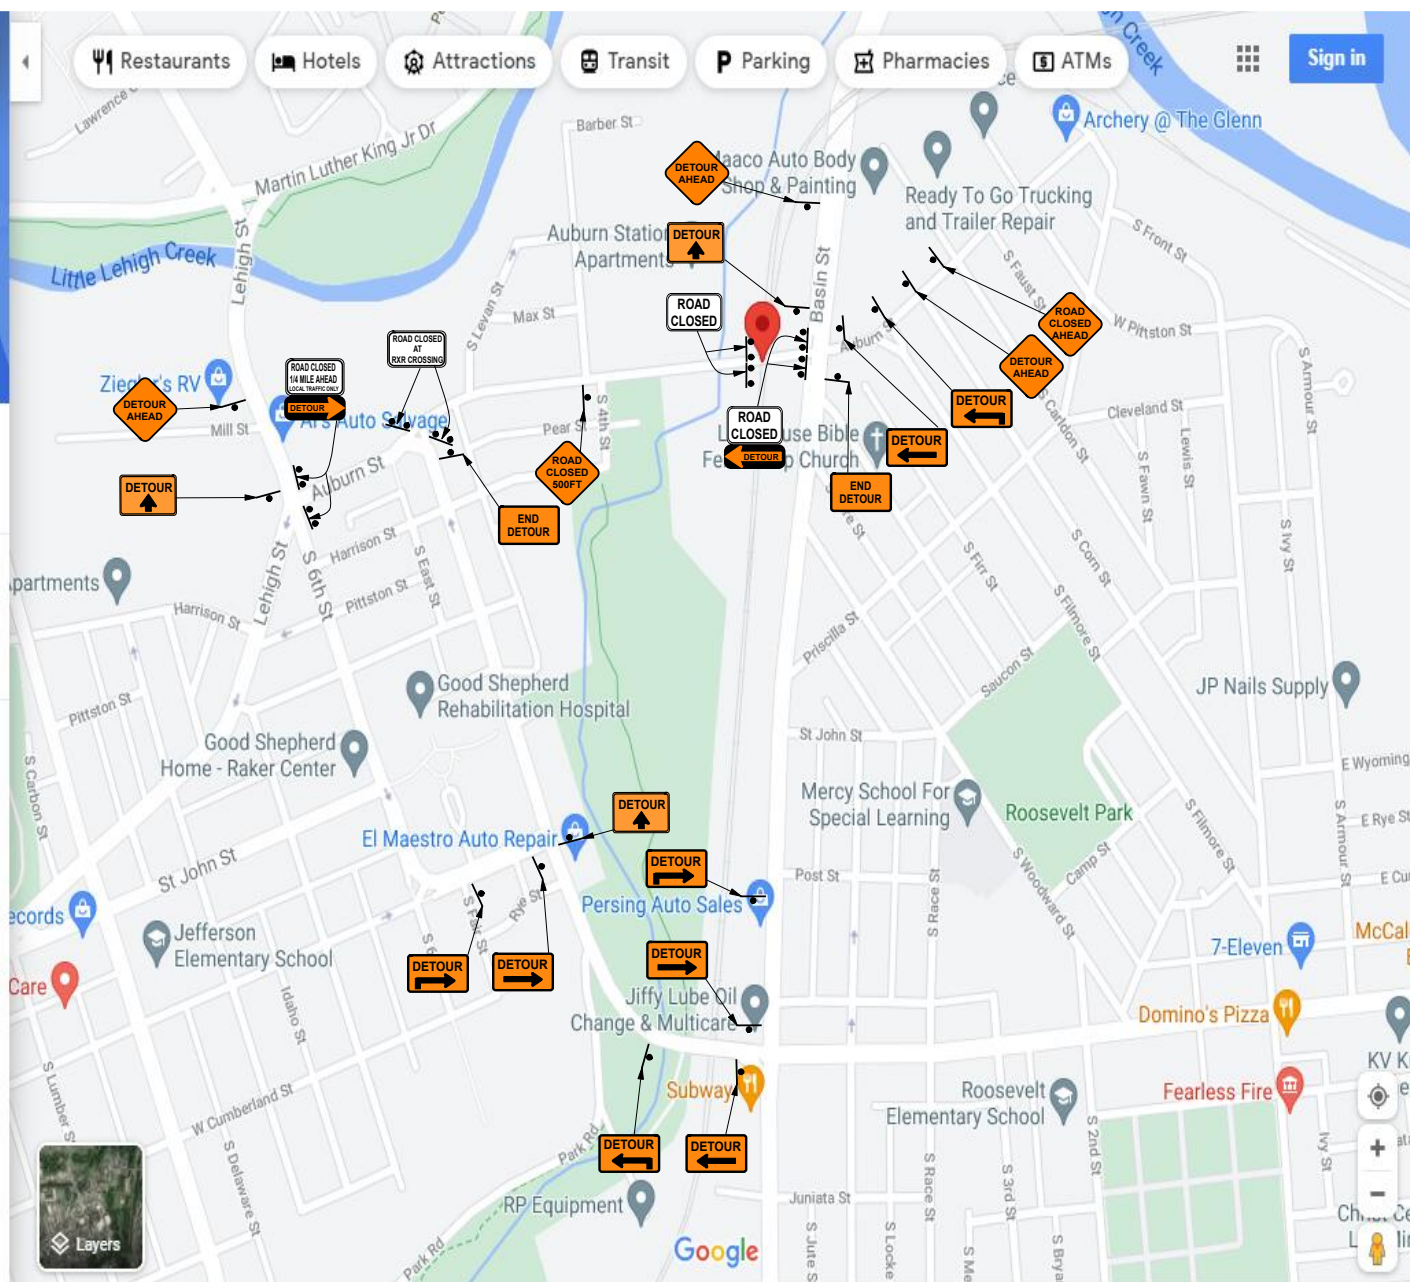

☰ 40.5962586, -75.4601102 🔍 ✕

🍴 Restaurants 🏨 Hotels 🏠 Attractions 🚇 Transit 🅅 Parking 🏪 Pharmacies 🏧 ATMs 📄 Sign in

**NORFOLK SOUTHERN  
DOT CROSSING # 592417E**  
-PLANS NOT TO SCALE  
-PLACE ADVANCED NOTICE SIGNS  
AT CROSSING AT LEAST TWO WEEKS  
PRIOR TO CLOSURE

40°35'46.5"N 75°27'36.4"W

40.596259, -75.460110

📍 Directions 📌 Save 📍 Nearby 📱 Send to your phone 🔄 Share

- 📍 Auburn St, Allentown, PA 18103
- 📍 HGWQ+GX Allentown, Pennsylvania
- 📍 Add a missing place
- 📍 Add your business

Google