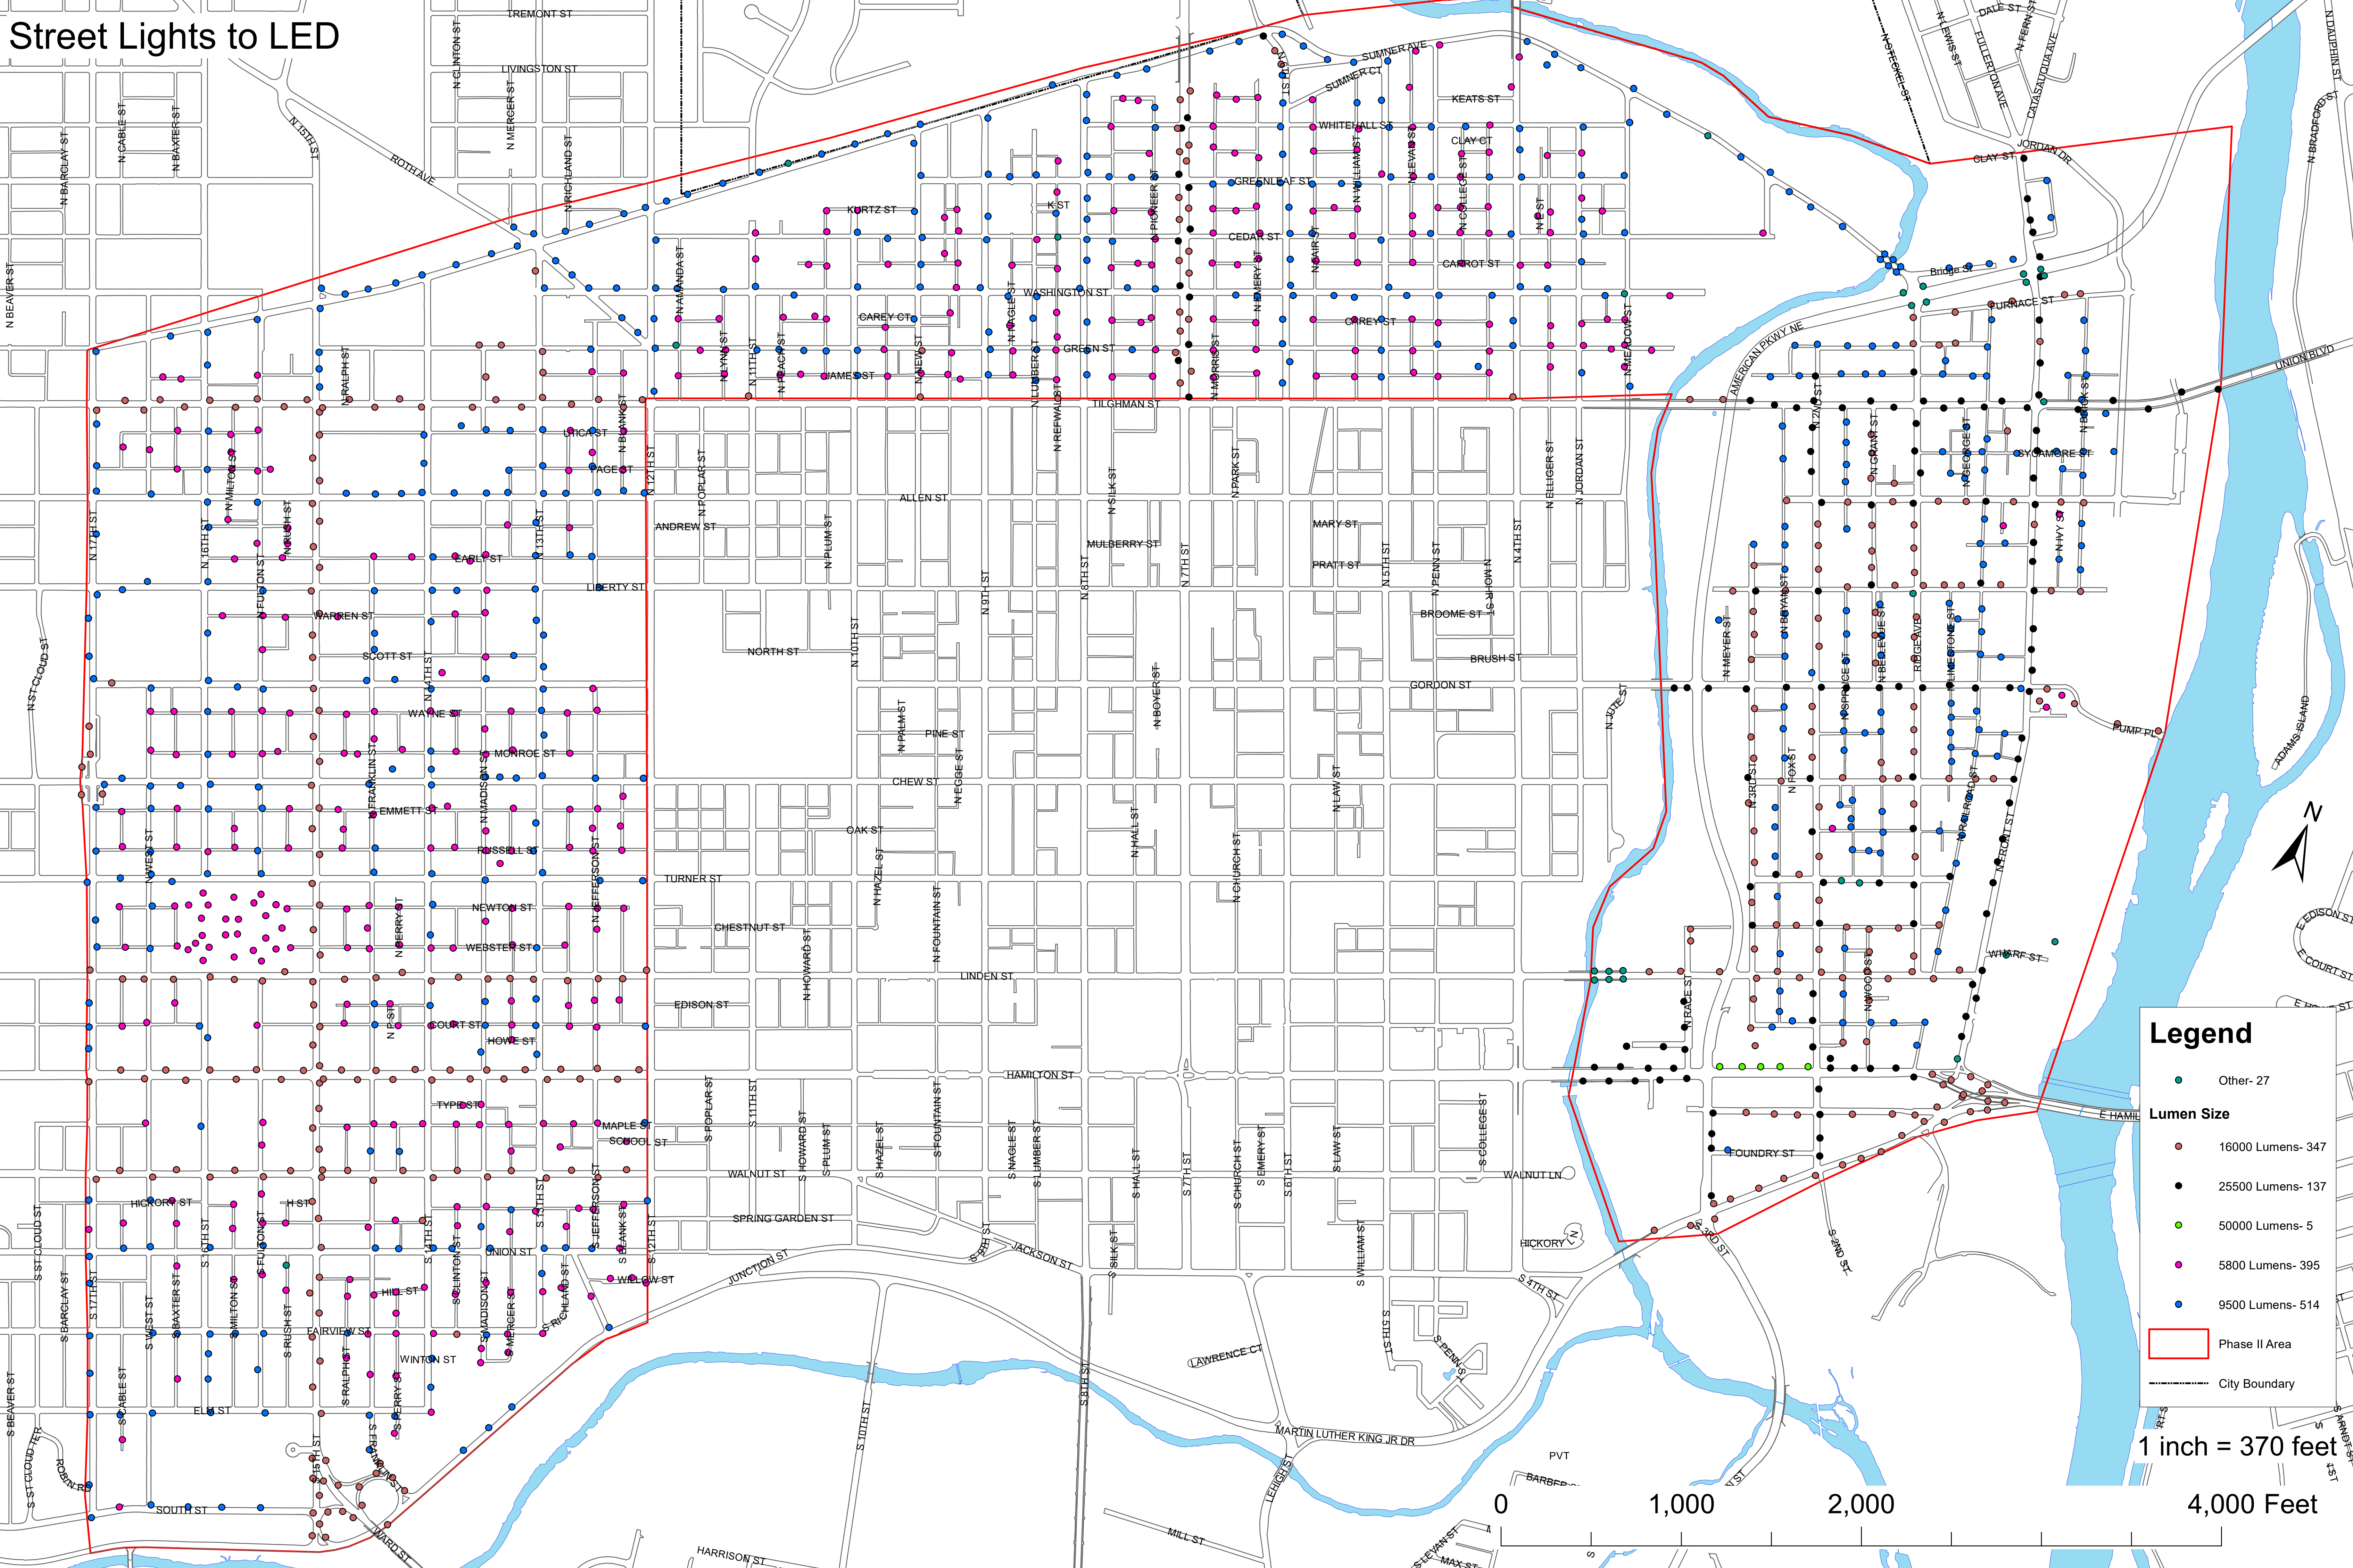

Street Lights to LED

Legend

- Other- 27
- 16000 Lumens- 347
- 25500 Lumens- 137
- 50000 Lumens- 5
- 5800 Lumens- 395
- 9500 Lumens- 514
- Phase II Area
- City Boundary