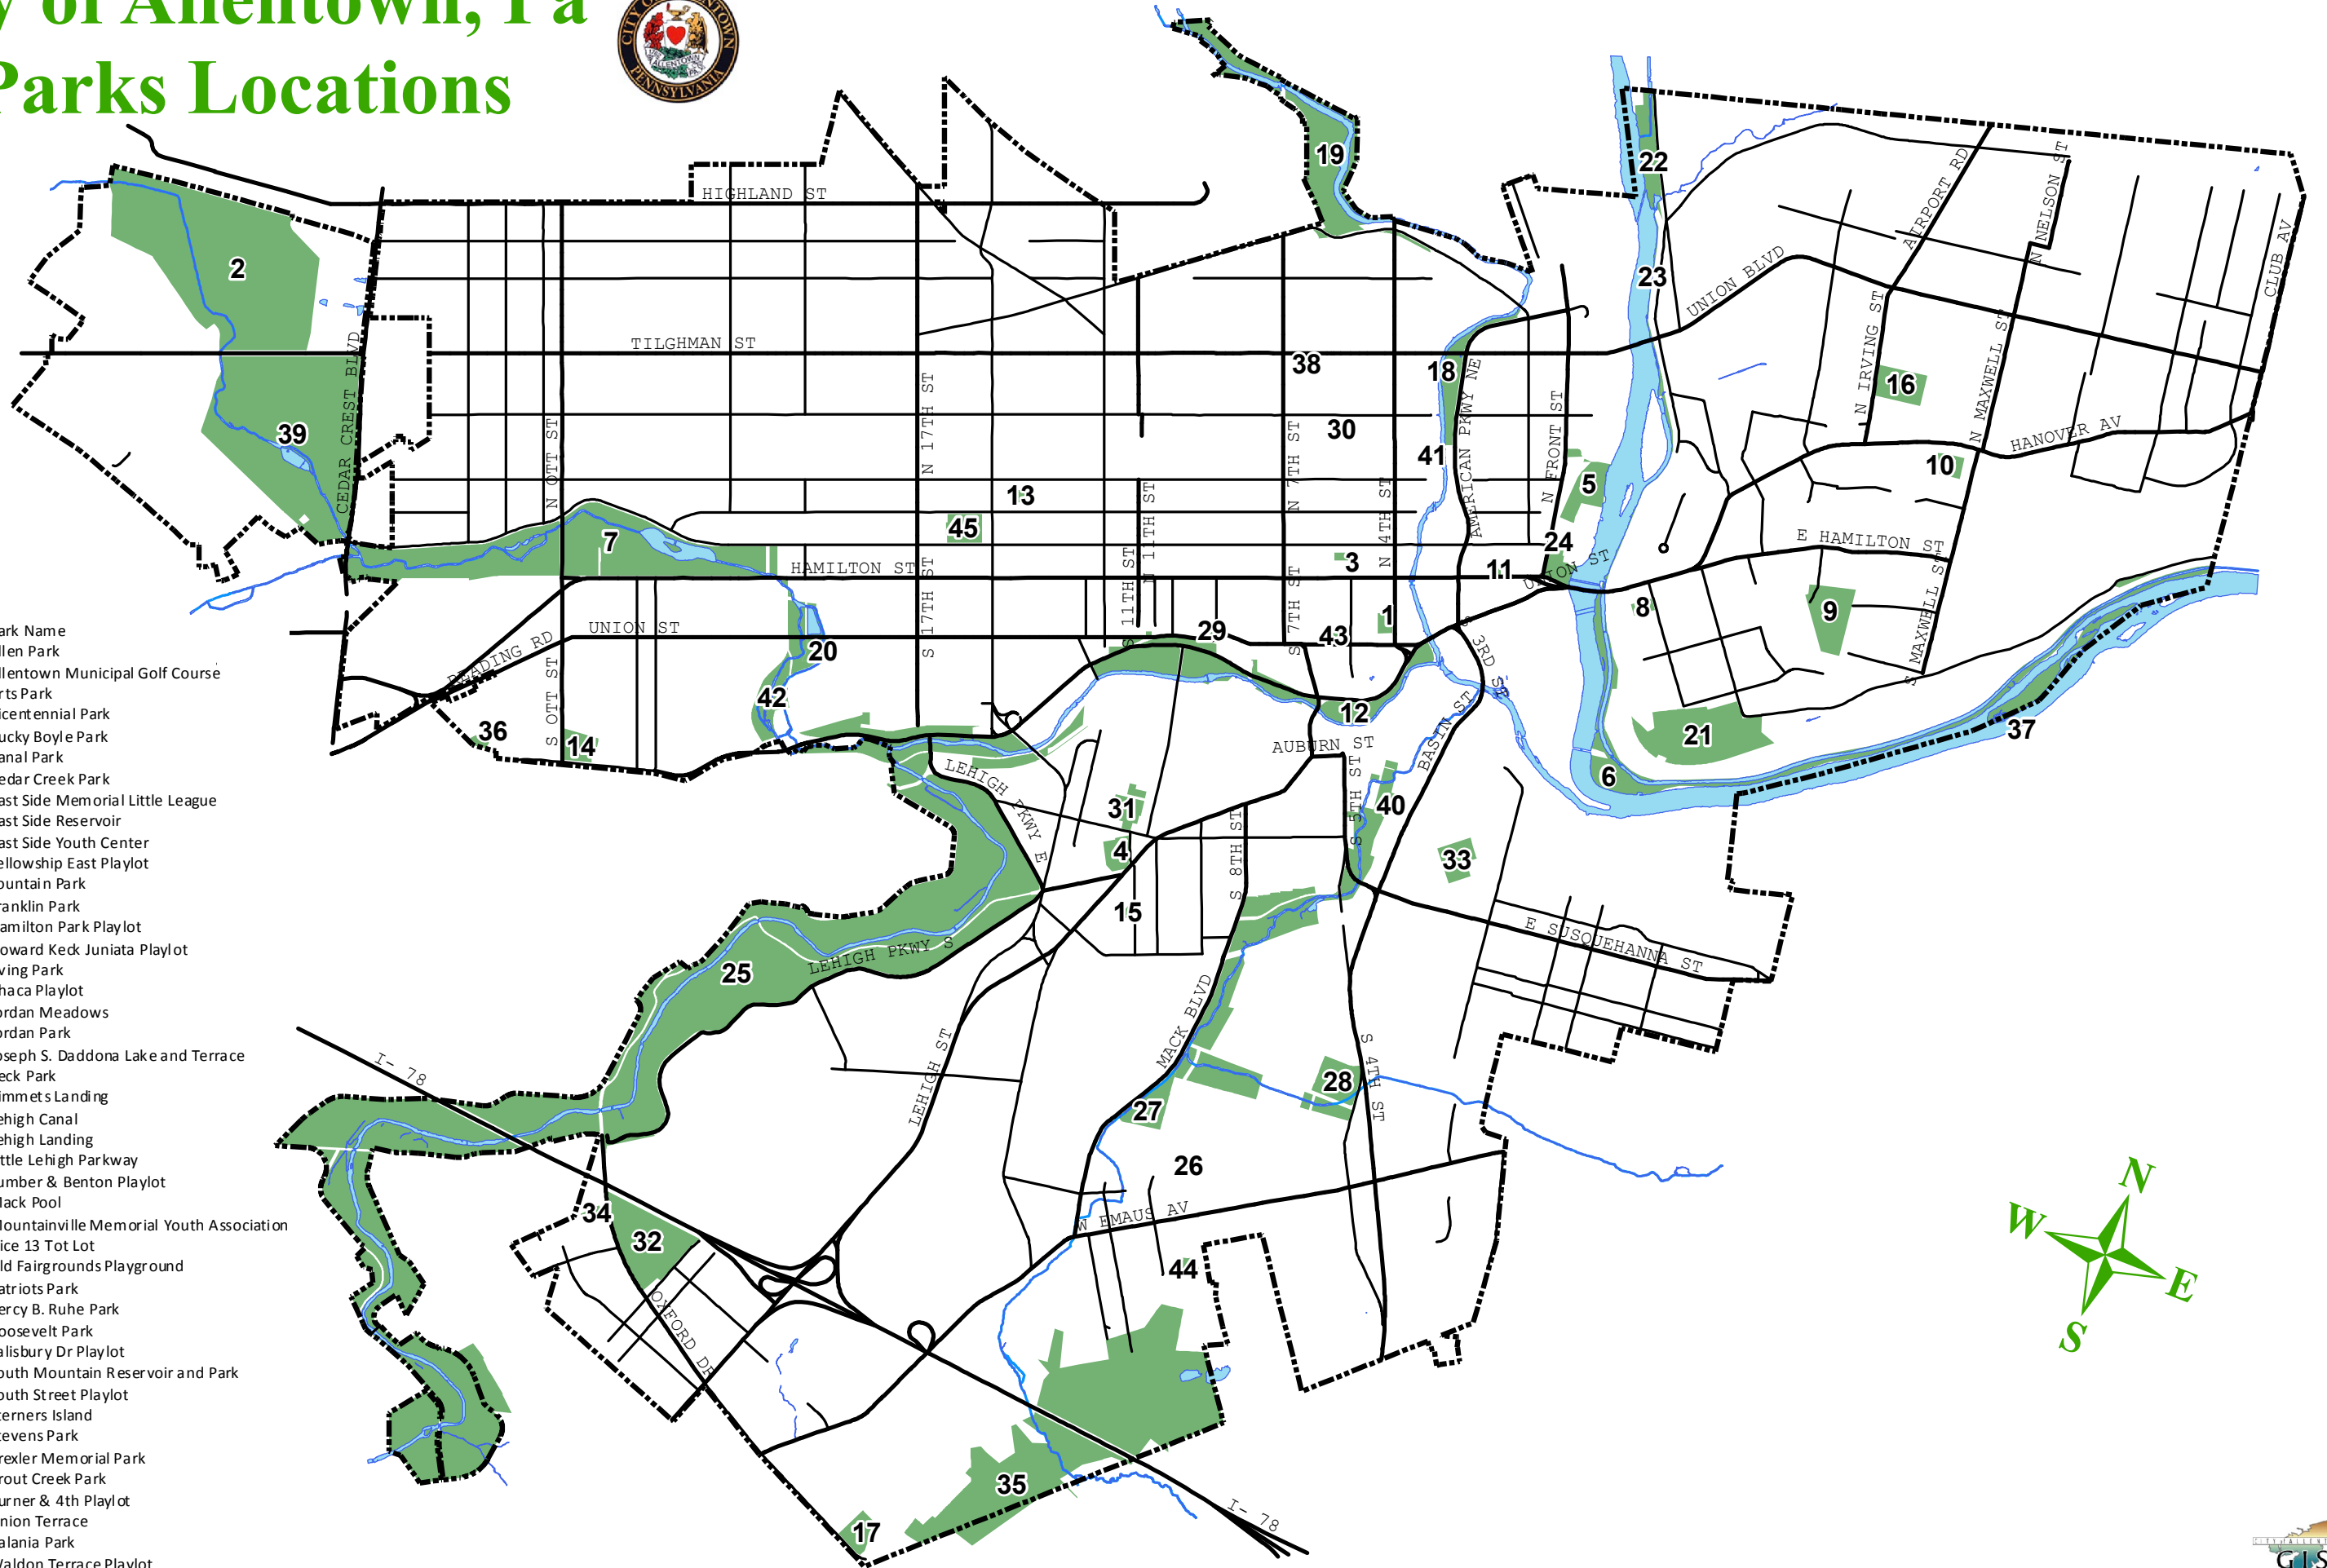

City of Allentown, Pa Parks Locations

Number	Park Name
1	Allen Park
2	Allentown Municipal Golf Course
3	Arts Park
4	Bicentennial Park
5	Bucky Boyle Park
6	Canal Park
7	Cedar Creek Park
8	East Side Memorial Little League
9	East Side Reservoir
10	East Side Youth Center
11	Fellowship East Playlot
12	Fountain Park
13	Franklin Park
14	Hamilton Park Playlot
15	Howard Keck Juniata Playlot
16	Irving Park
17	Ithaca Playlot
18	Jordan Meadows
19	Jordan Park
20	Joseph S. Daddona Lake and Terrace
21	Keck Park
22	Kimmet's Landing
23	Lehigh Canal
24	Lehigh Landing
25	Little Lehigh Parkway
26	Lumber & Benton Playlot
27	Mack Pool
28	Mountainville Memorial Youth Association
29	Nice 13 Tot Lot
30	Old Fairgrounds Playground
31	Patriots Park
32	Percy B. Ruhe Park
33	Roosevelt Park
34	Salisbury Dr Playlot
35	South Mountain Reservoir and Park
36	South Street Playlot
37	Sterners Island
38	Stevens Park
39	Trexler Memorial Park
40	Trout Creek Park
41	Turner & 4th Playlot
42	Union Terrace
43	Valania Park
44	Waldon Terrace Playlot
45	West Park