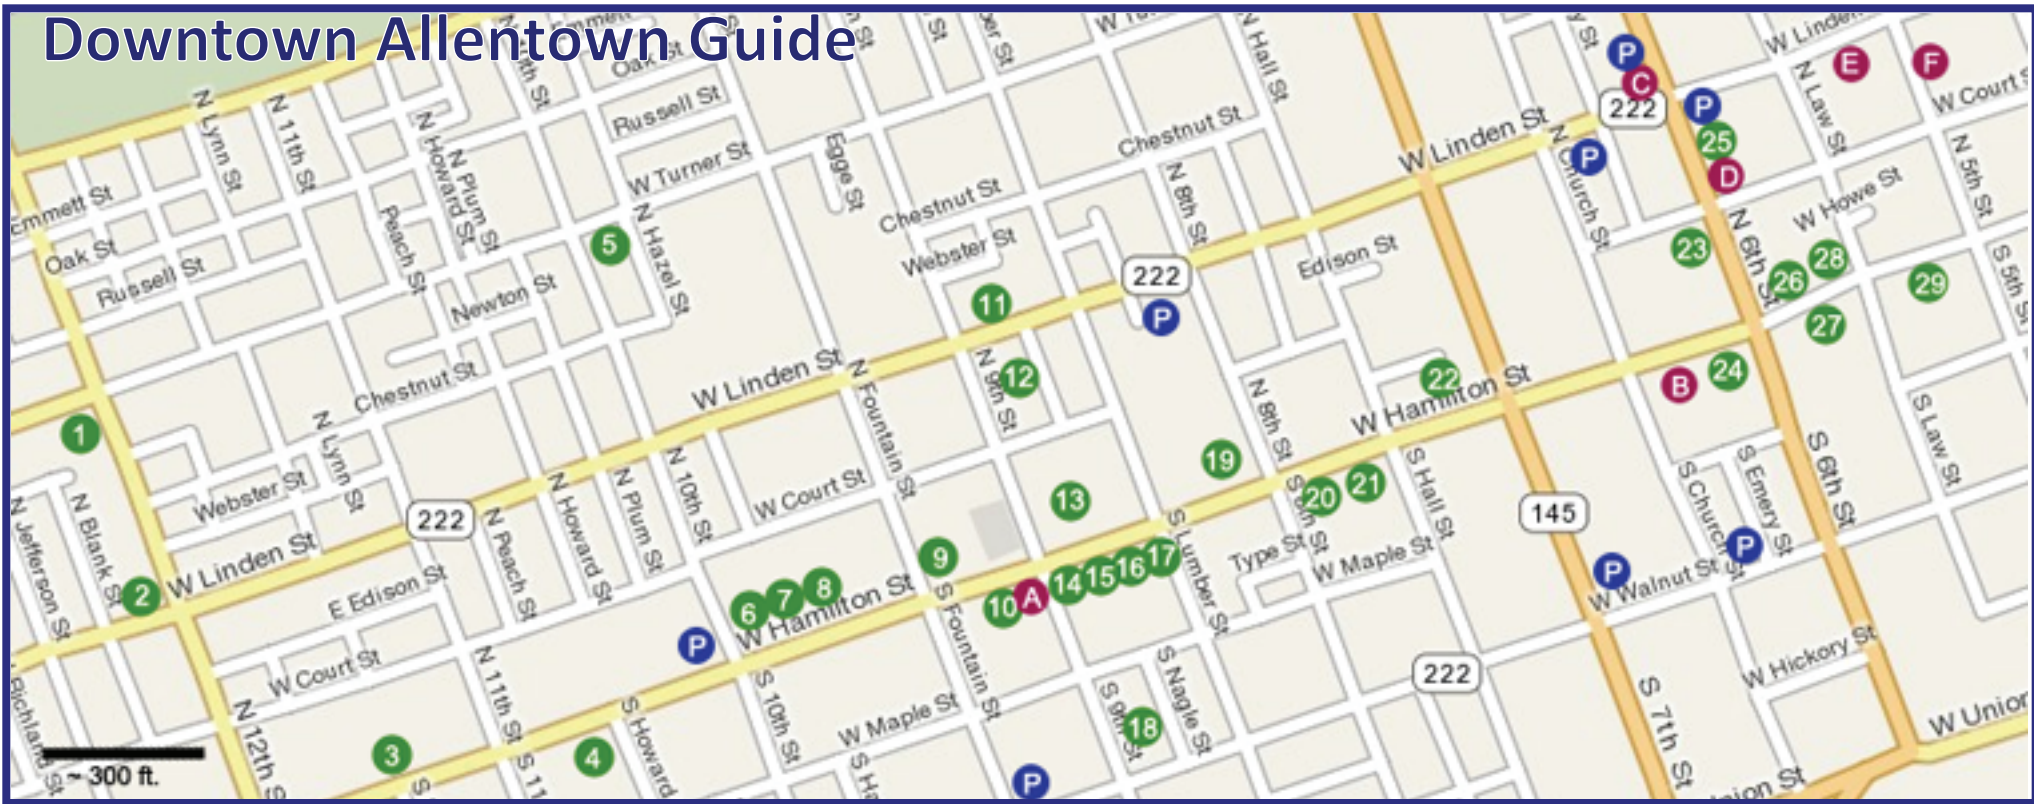

Downtown Allentown Guide

DINING

- | | | | | |
|---|---|--|--|---|
| 1. La Placita Mexico
158 N. 12th Street
610-821-4549 | 7. El Barrio
937 Hamilton Street
610-439-2400 | 13. The Noshery
835 W. Hamilton St.
610-776-1710 | 19. Sunlight Restaurant
801 W Hamilton Street
610-770-0713 | 25. Dogstar Café
29 N 6th Street
610-821-1011 |
| 2. Kow Thai
1201 W Linden Street
610-770-9100 | 8. The Bay Leaf
935 Hamilton Street
610-433-4211 | 14. Sangria
840 Hamilton Street
610-432-3280 | 20. House of Chen
732 Hamilton Street
610-439-1330 | 26. Pizza Mart
539 Hamilton Street
610-432-7997 |
| 3. Philly's Steak Sports Bar
1137 W. Hamilton Street
610-782-0373 | 9. Island in the Sun
921 Hamilton Street
610-435-4347 | 15. Cafe Central
860 W. Hamilton Street
484-274-6731 | 21. Nana's Café & Grille
722 Hamilton
610-351-3279 | 27. Momma Croc's Pizza
520 Hamilton Street
610-432-7625 |
| 4. Delicioso Pizza and Subs
1032 W. Hamilton Street
610-433-2559 | 10. Made in Brazil
9th and Hamilton Street
610-740-9299 | 16. New Restaurant
Coming Soon!
818 W. Hamilton Street | 22. Mancino's Pizza
707 Hamilton Street
610-433-6688 | 28. Courthouse Deli
535 Hamilton Street
610-434-6601 |
| 5. Las Palmas
959 W. Turner St
610-437-1680 | 11. Center City Diner
9th & Linden Street
610-432-1234 | 17. Allentown Brew Works
812 W. Hamilton Street
610-433-7777 | 23. Cosmopolitan
22 N. 6th Street
610-435-3540 | 29. Subway
512 Hamilton Street
610-435-5385 |
| 6. Deli Plaza
963 Hamilton Street
610-434-4440 | 12. Bada Bingg
33 N 9th Street
610-432-6016 | 18. Robata of Tokyo
39 S 9th Street
610-821-6900 | 24. Pasta Alla Rosa
602 Hamilton Street
610-774-9500 | |

 Public Parking Facilities

Allentown
City without limits.