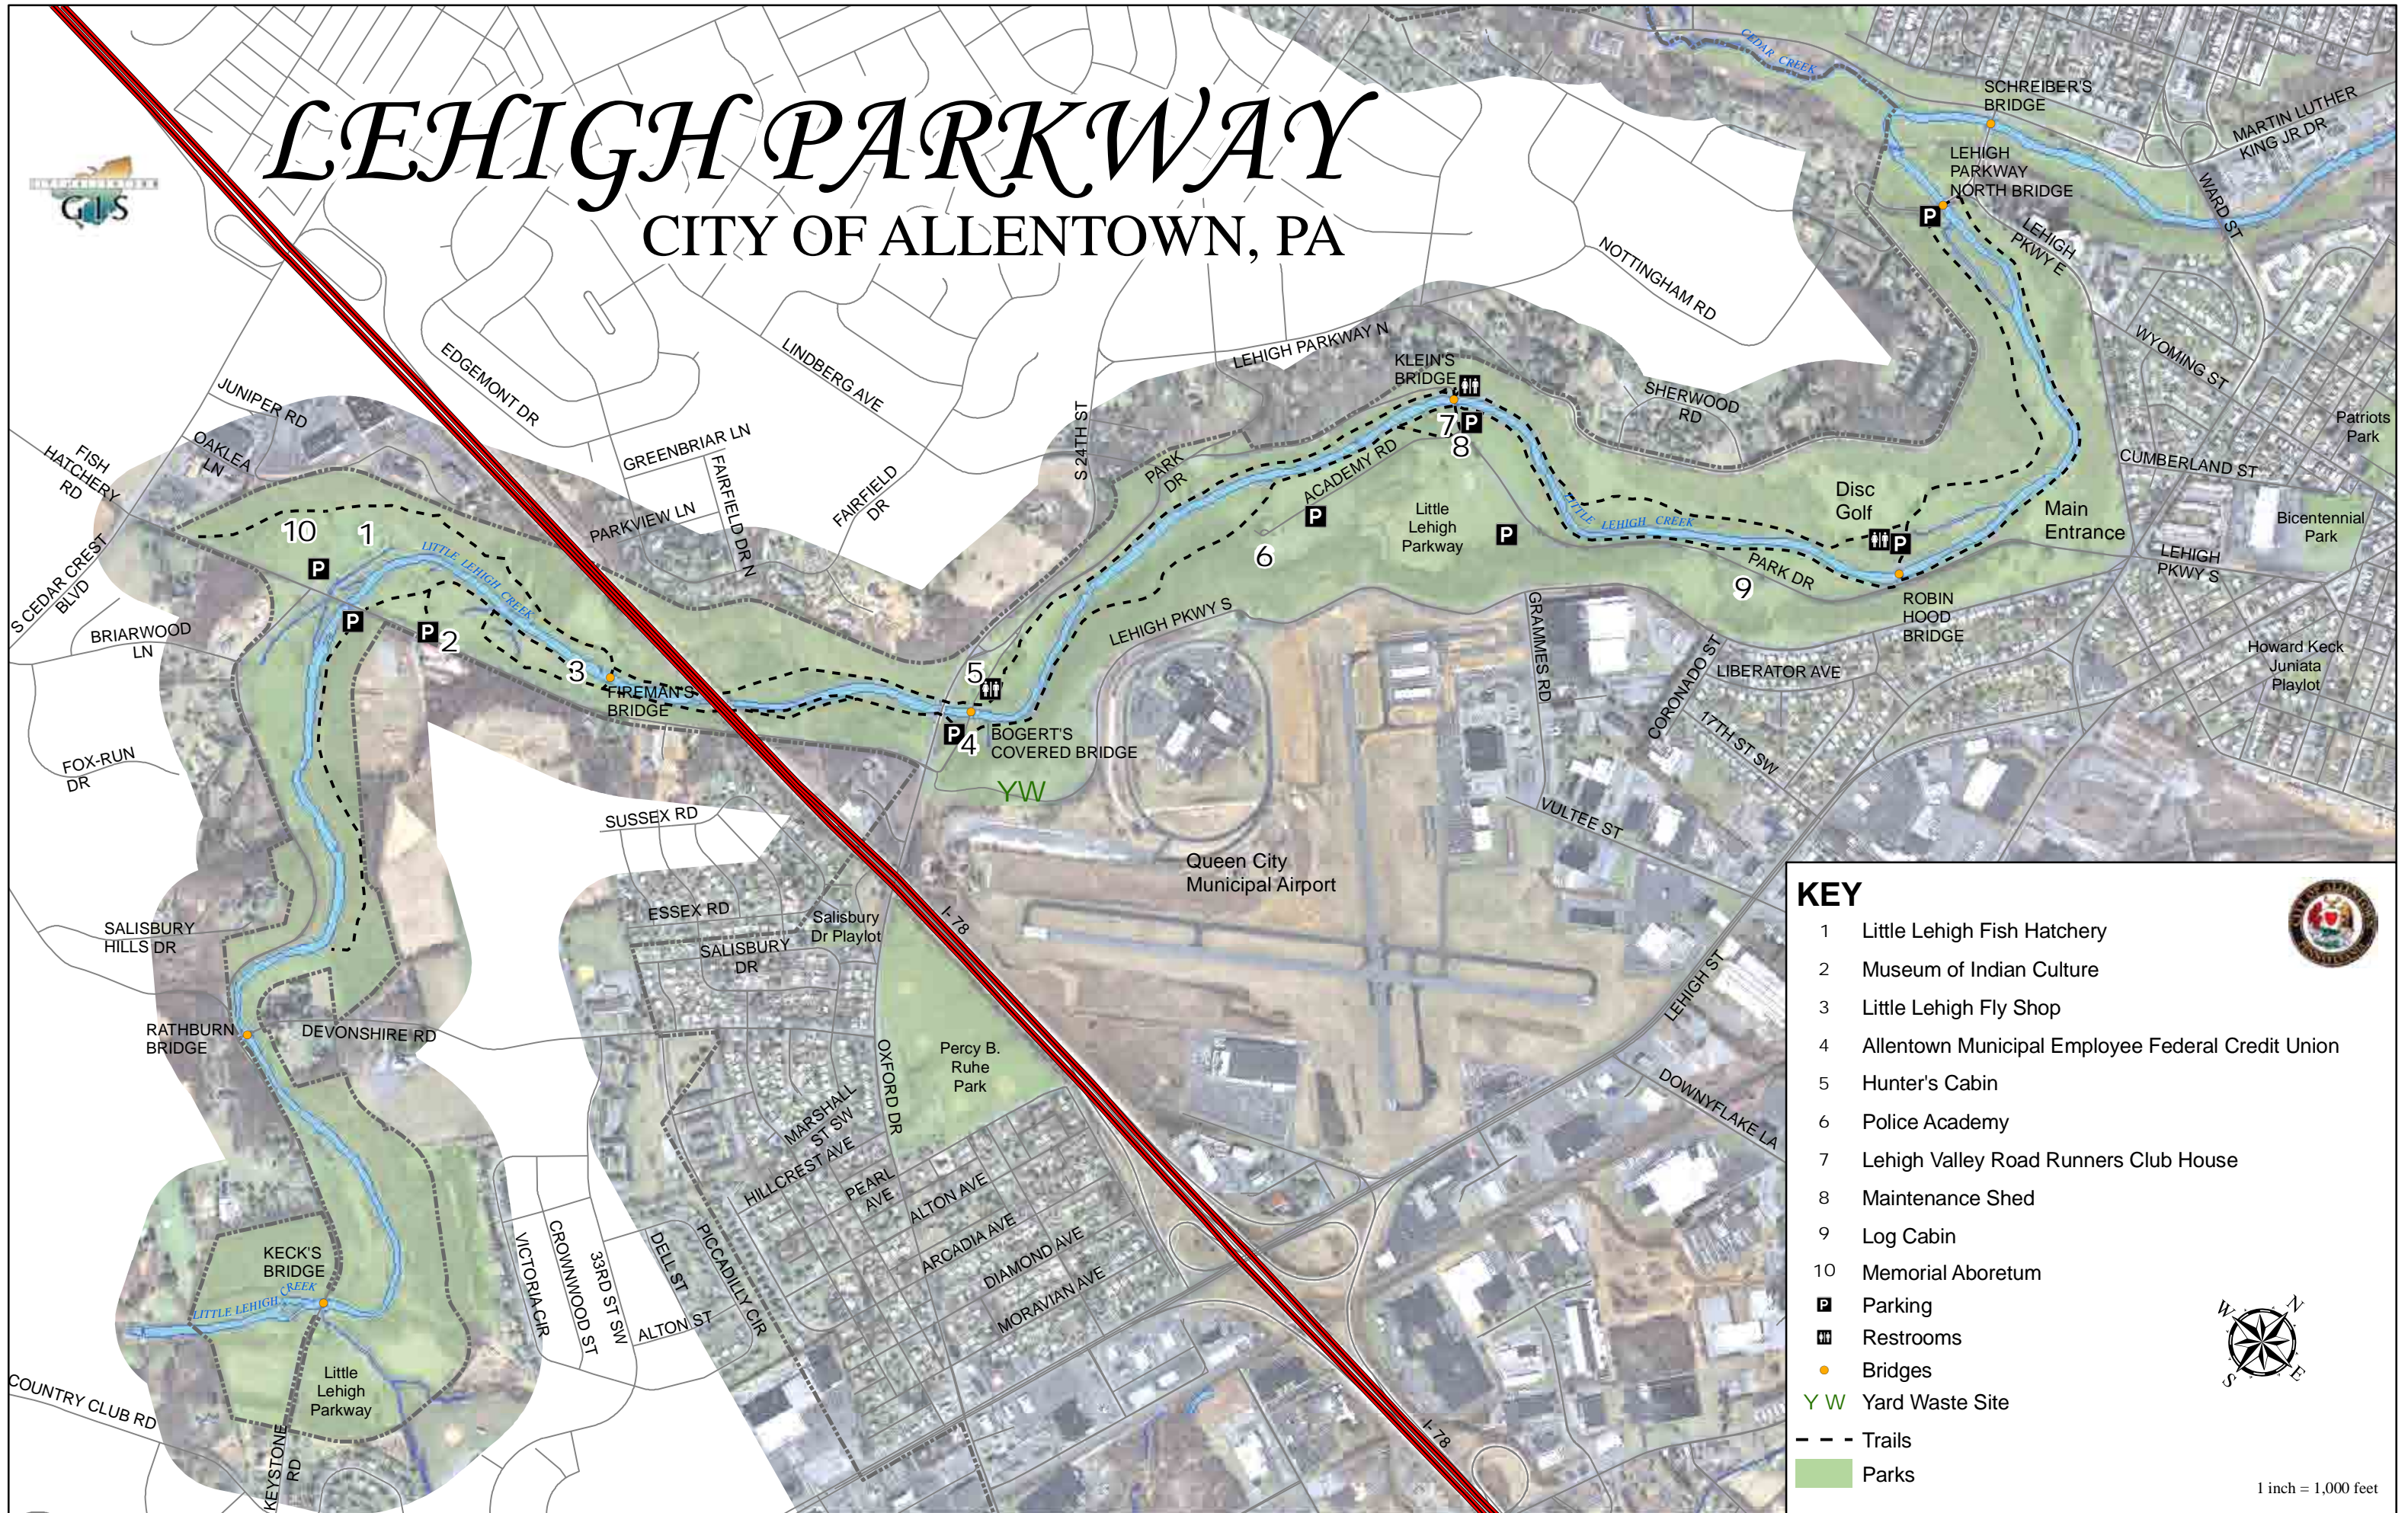

LEHIGH PARKWAY

CITY OF ALLENTOWN, PA

KEY

- 1 Little Lehigh Fish Hatchery
- 2 Museum of Indian Culture
- 3 Little Lehigh Fly Shop
- 4 Allentown Municipal Employee Federal Credit Union
- 5 Hunter's Cabin
- 6 Police Academy
- 7 Lehigh Valley Road Runners Club House
- 8 Maintenance Shed
- 9 Log Cabin
- 10 Memorial Aboretum
- Parking
- Restrooms
- Bridges
- Yard Waste Site
- Trails
- Parks

1 inch = 1,000 feet